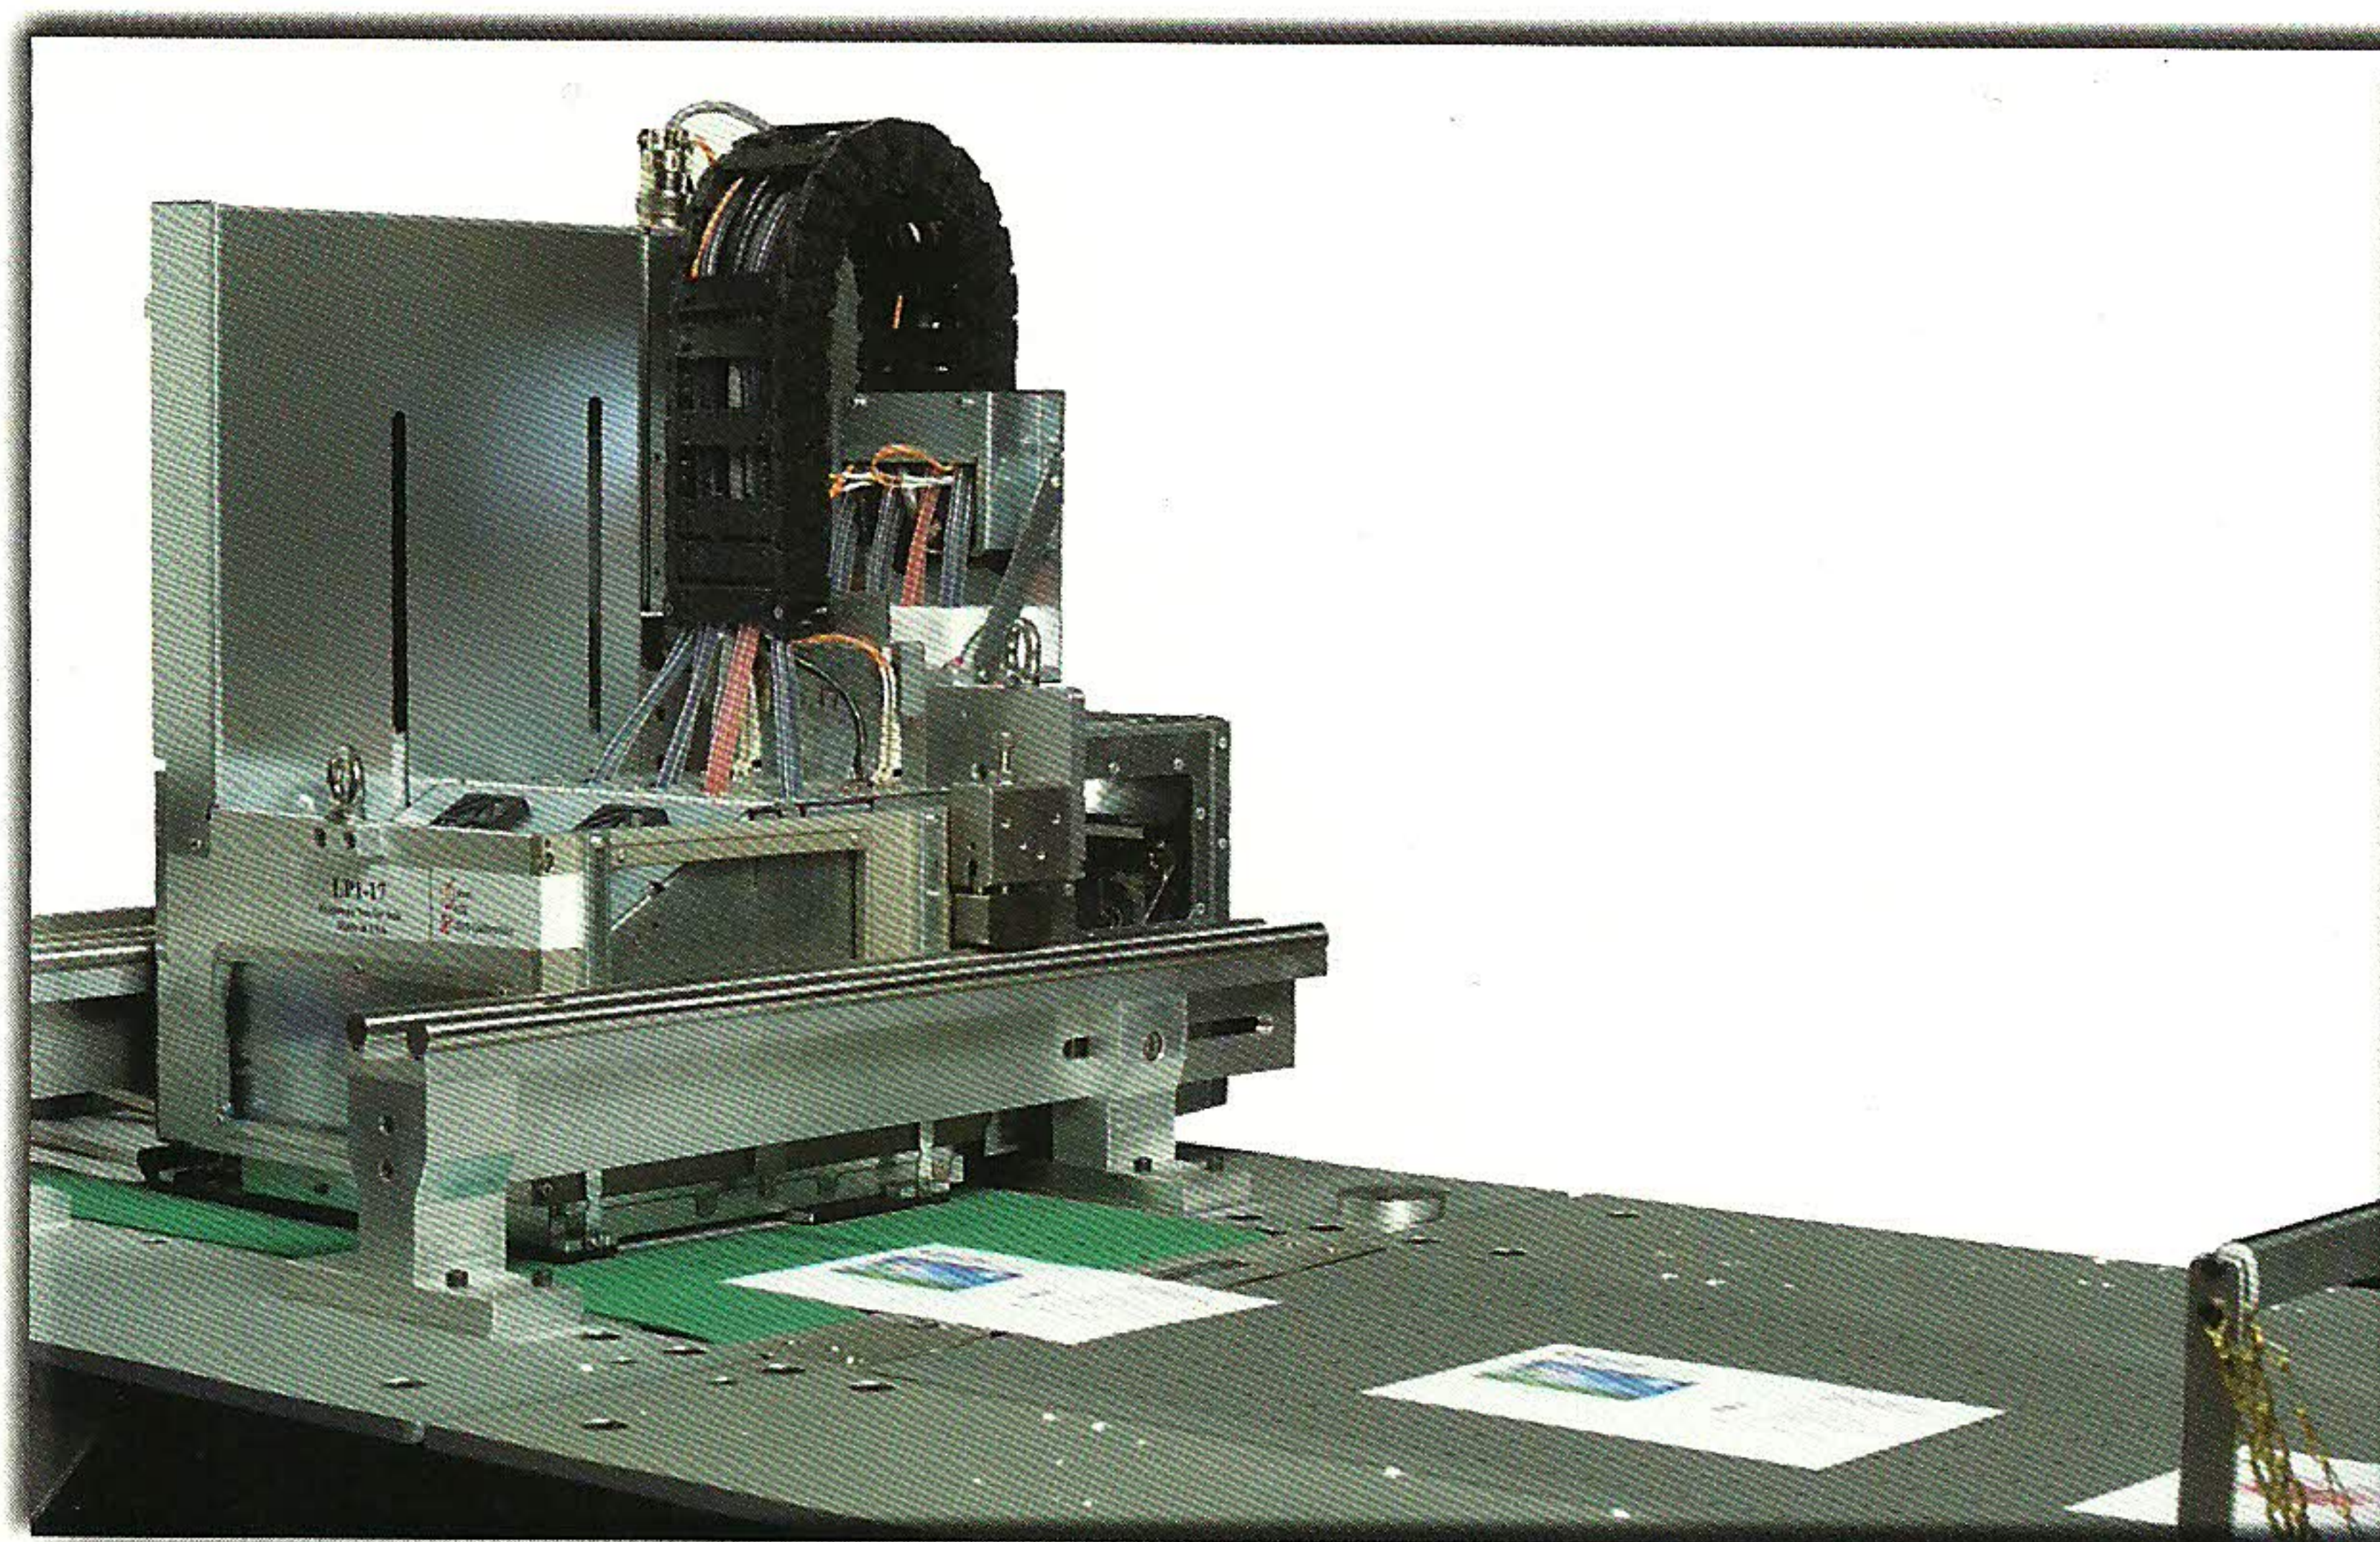

KolorJet C500

Introducing the KolorJet C500... Kirk-Rudy's latest innovation in highspeed color printing.

Increase promotional effectiveness and response rates by adding color images, graphics, and variable data to envelopes, transactional documents, and cut sheet pages.

- See high-quality color output that is delivered quickly
- Auto-servicing printheads from HP optimize color quality and enable consistent, reliable operation
- No click charges, very low maintenance costs
- Achieve quality color and save time with HP inks and two auto-switching 775-ml ink containers for each color

The **KolorJet C500** printer offers excellent color print quality at high speeds. Increase promotional effectiveness and response rates with high-speed, high-quality variable color added to envelopes and web-printed pages. Produce color images, graphics, and variable data 600 dpi at 500 fpm with four 4.25" printheads.

Offering a low total cost of ownership, the **KolorJet C500** Print Module is an affordable option for adding process color, especially versus standalone equipment. Plus you save time and money with automatic maintenance and low processing costs.

Affordably
add process
color to your
envelopes
and
documents!