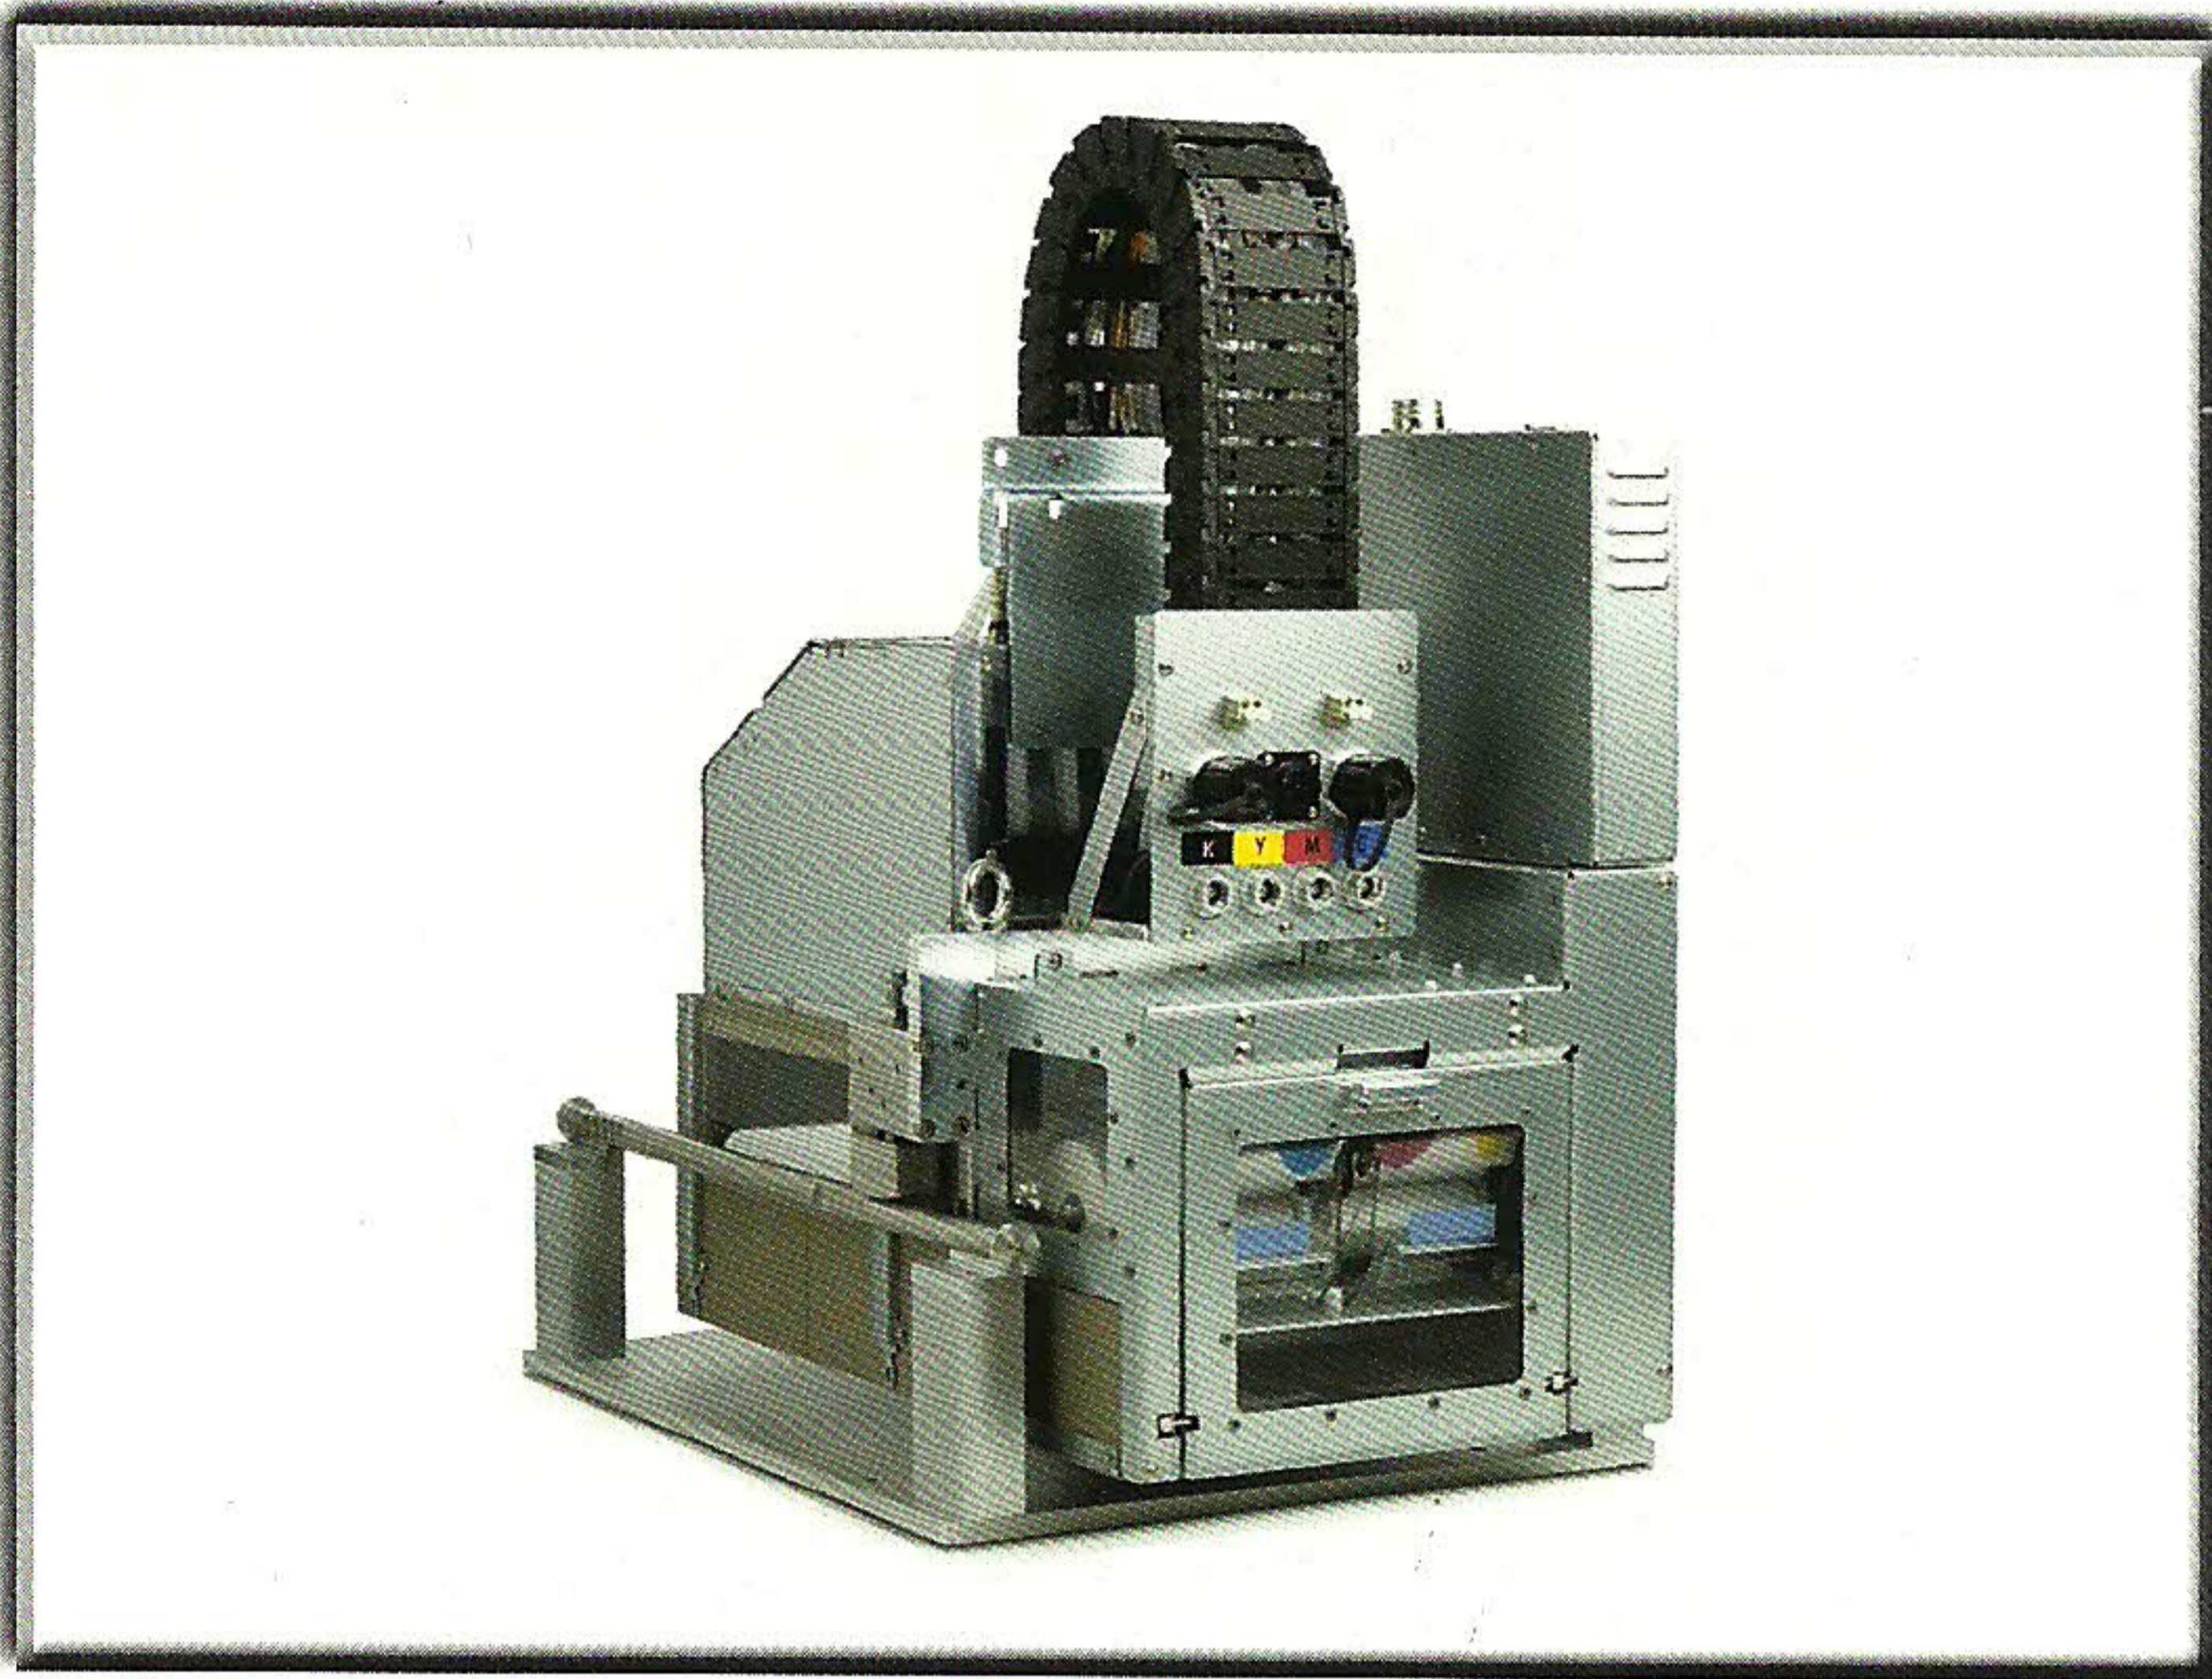

KolorJet

C500

** General Specifications

HP Scalable Printing Technology system for process color variable data printing with four easily replaceable printheads.

Printheads

- 4 x 5 die TIJ 4 printheads (one per color)
- 2 columns per printhead @ 5,280 nozzles each
- 10,560 nozzles total per printhead
- 42,240 total nozzles per print module

Print Swath

- 108 mm (4.25")

Resolution

- 600 dpi (600x300 dpi optimized from 300x300 input)